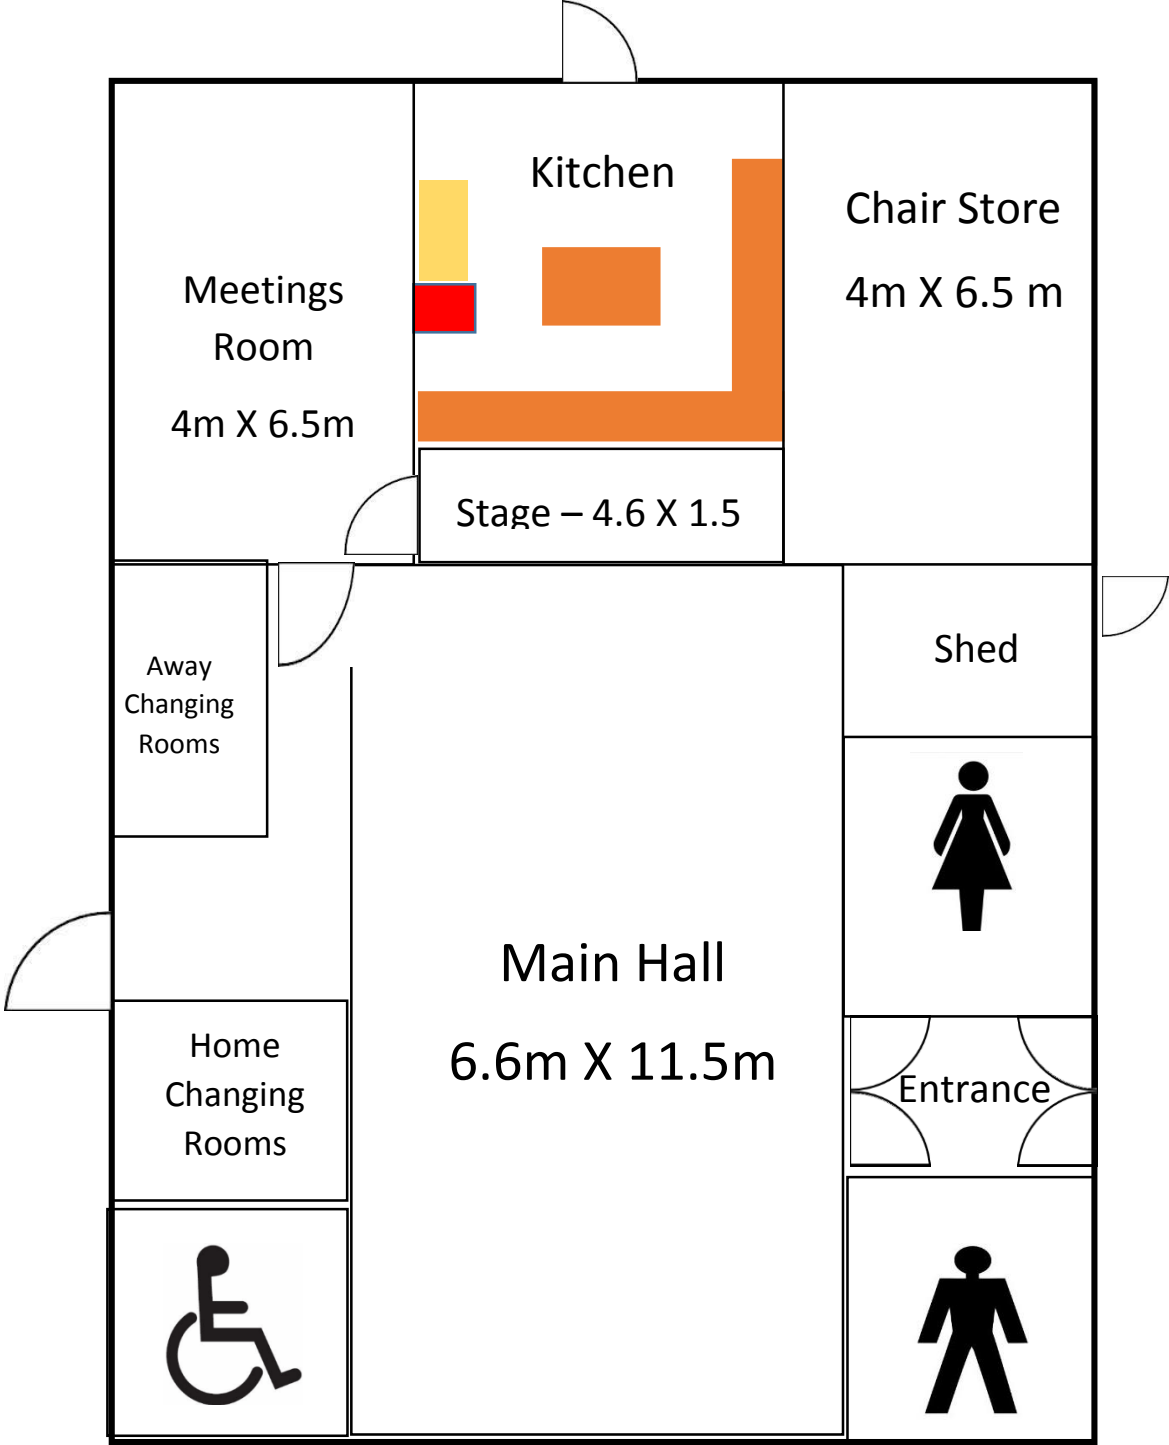

W.V.H Floor Plan

1:100 Scale

Brown – Kitchen Counter
Red – Boiler
Yellow - Oven